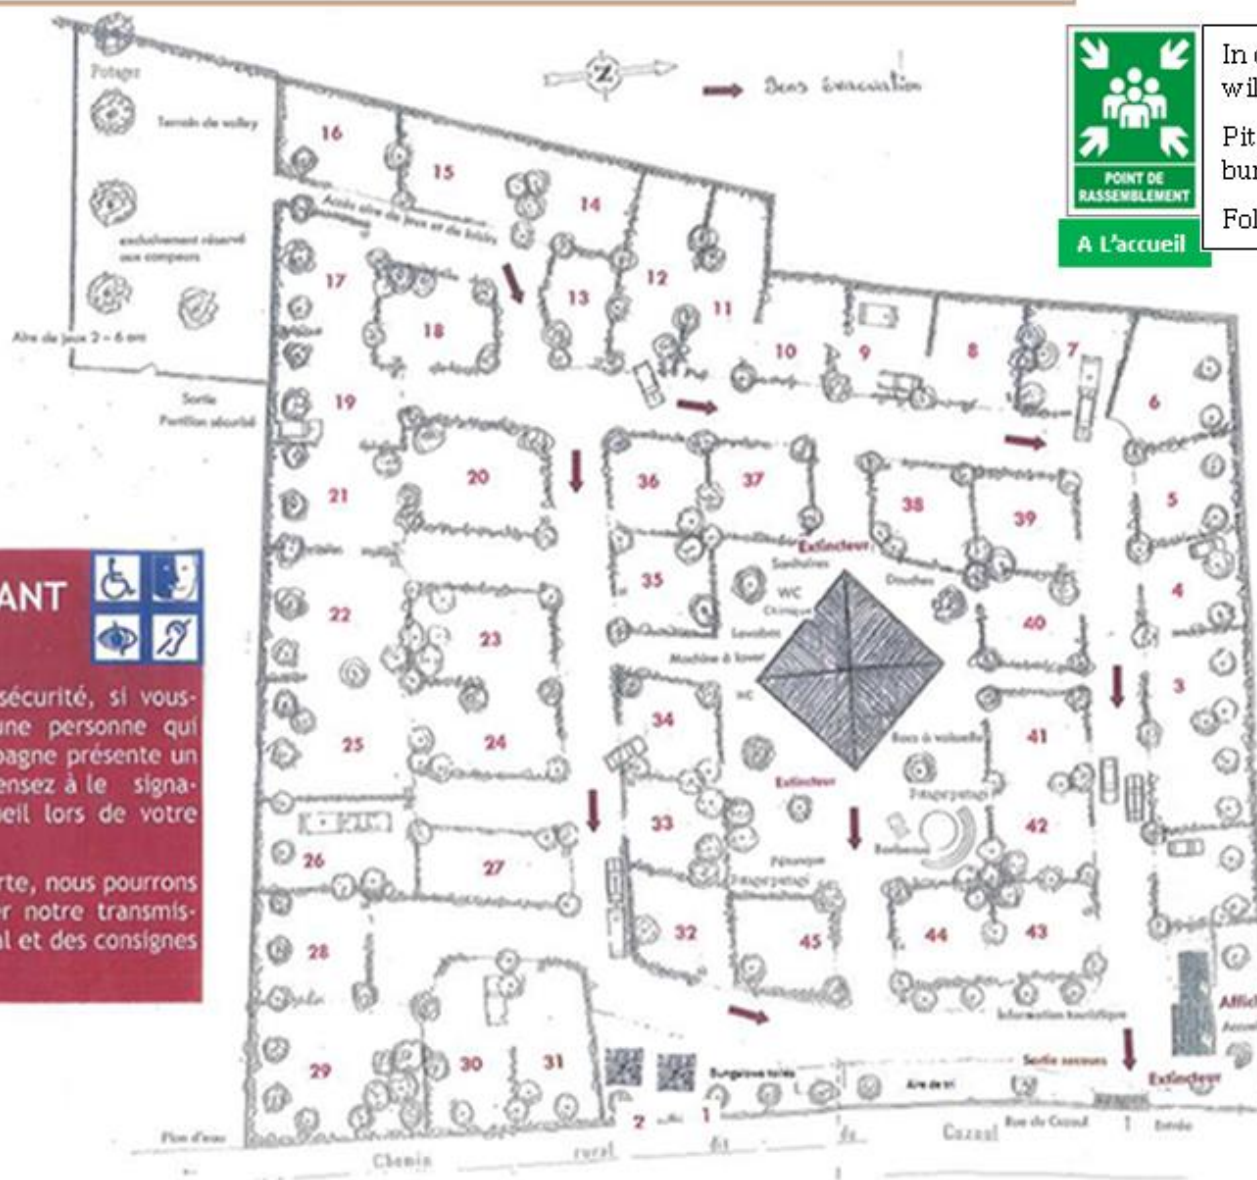

CAMPSITE PLAN : PITCHES, ACCES, SECURITY

In case of emergency on evacuation order will be given by the site manager:
 Pitches 13 to 36 and the two canvas bungalows will evacuate first,
 Followed by pitches 3 to 12 and 37 to 45